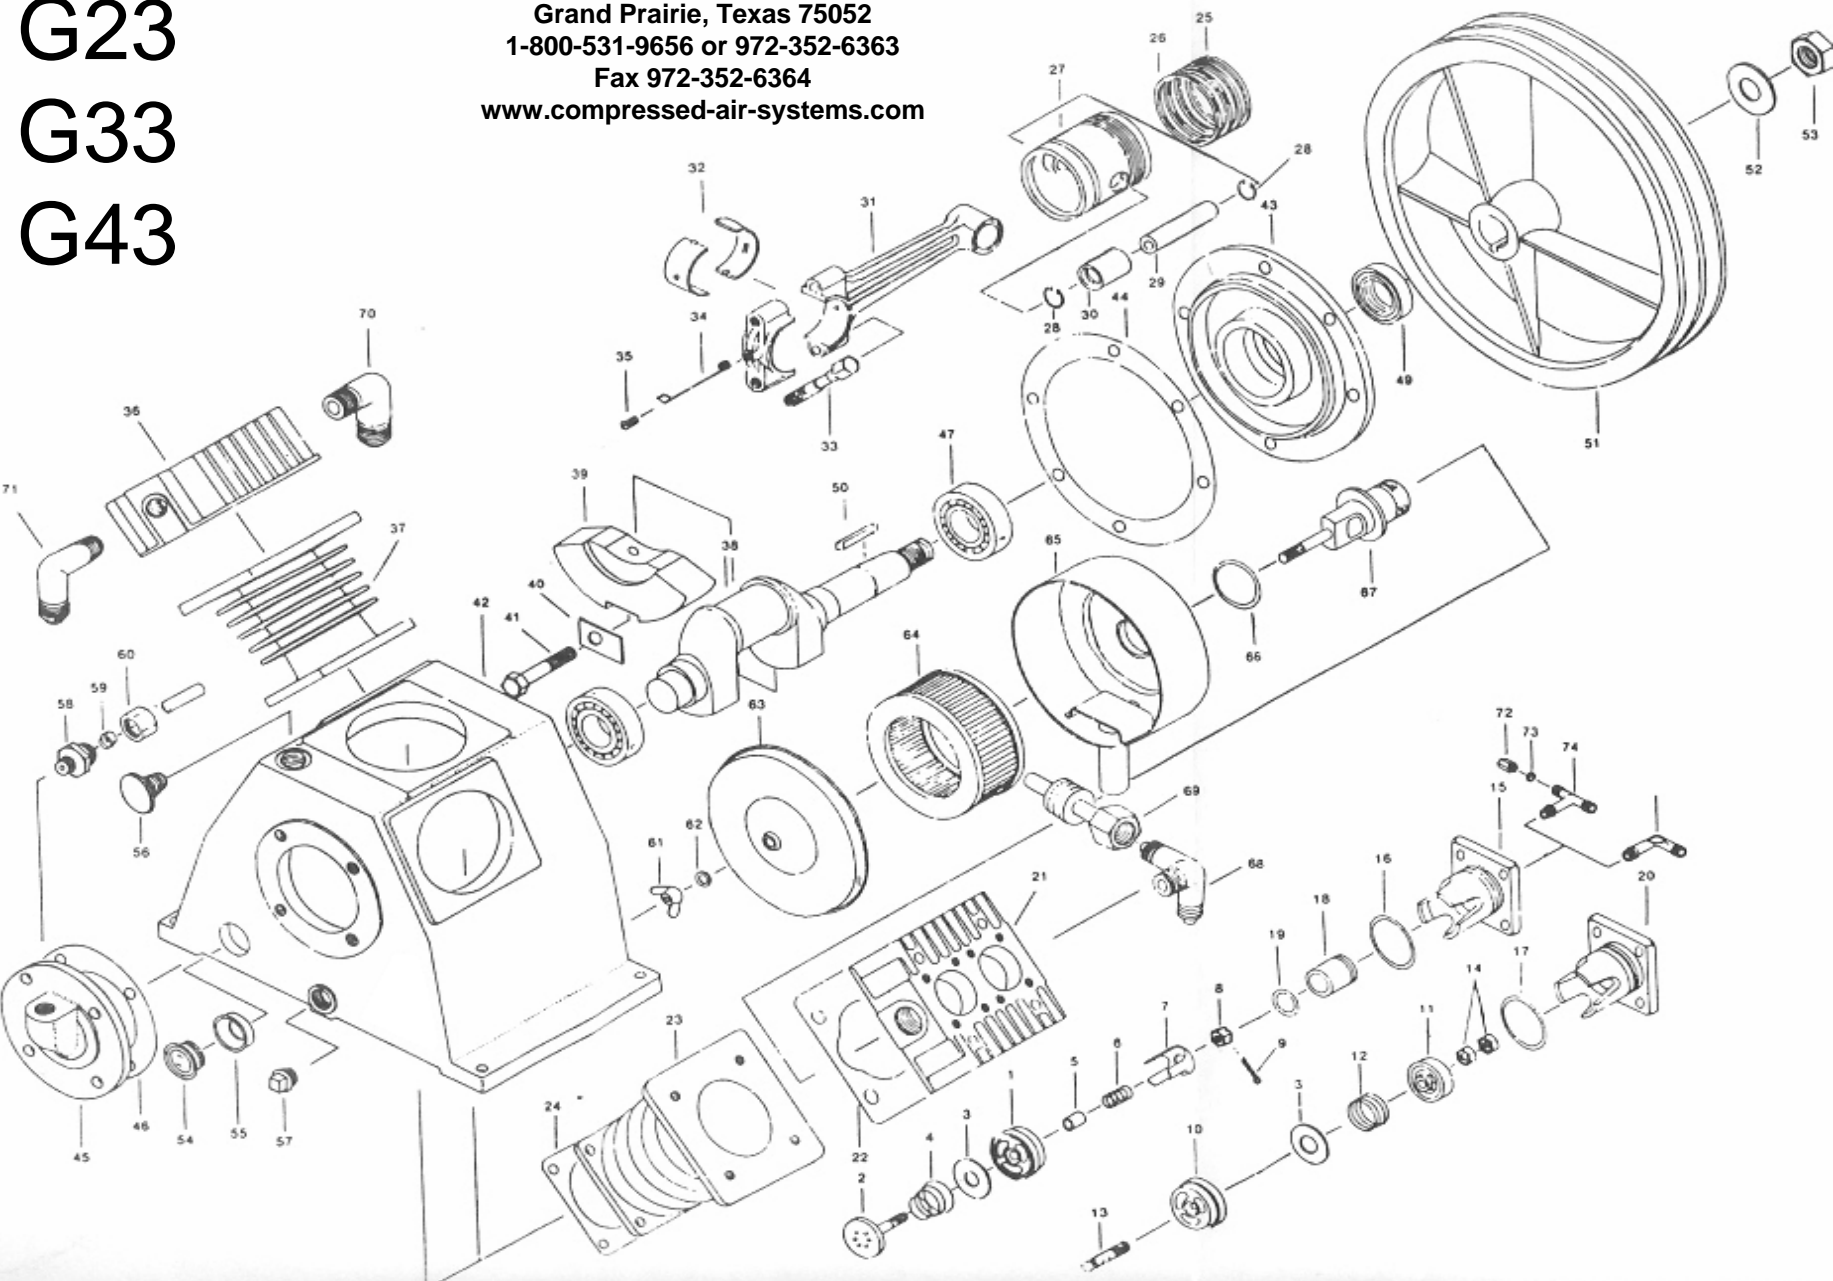

Model

G23

G33

G43

Compressed Air Systems

2626 Skyway Dr.
Grand Prairie, Texas 75052
1-800-531-9656 or 972-352-6363
Fax 972-352-6364
www.compressed-air-systems.com