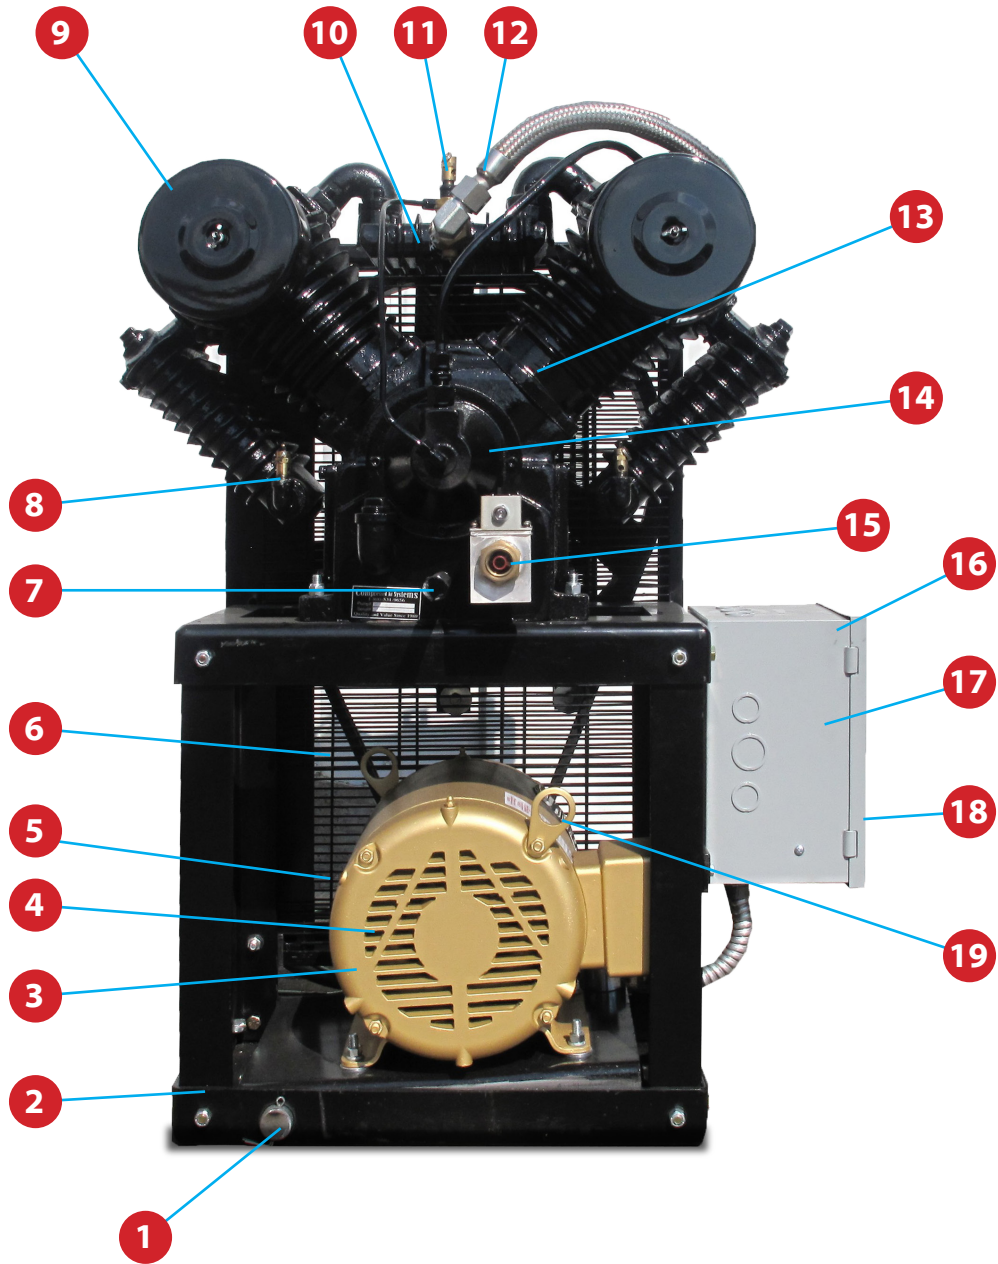

15HP Reciprocating Cube

15HP Reciprocating Cube

Item Number	Parts Description	15hp 3 Phase 230V	15hp 3 Phase 480V
1	Drive motor mounting plate shaft	IAT-CBMTR-SHFT	IAT-CBMTR-SHFT
2	Drive motor mounting plate	IAT-CBMTR-PLT	IAT-CBMTR-PLT
3	Electric drive motor	IAT-EM3713T	IAT-EM3713T
4	Drive motor pulley	IAT-LP2B495	IAT-LP2B495
5	Drive motor pulley mounting hub	IAT-LPH13/8	IAT-LPH13/8
6	Drive belts	IAT-B72	IAT-B72
7	Oil drain tube	IAT-PF3/8X6	IAT-PF3/8X6
8	Inner stage safety valve	IAT-ST25-70	IAT-ST25-70
9	Reciprocating pump air filter element	IAT-CA-712114	IAT-CA-712114
10	Discharge check valve	IAT-CB75	IAT-CB75
11	Discharge safety valve	IAT-ST25-250	IAT-ST25-250
12	Discharge JIC fitting	IAT-2501-12-12	IAT-2501-12-12
13	Reciprocating compressor pump	IAT-CA2	IAT-CA2
14	Centrifugal unloader elbow	IAT-CA-070400	IAT-CA-070400
15	Oil sight glass	IAT-CA-731005	IAT-CA-731005
16	Operational pressure switch	IAT-LF10-1H3	IAT-LF10-1H3
17	Motor starter	IAT-A30CRE45BA5E045	IAT-A30CFR45CX5E045
18	Motor starter enclosure	IAT-AB1086-HGCK	IAT-AB1086-HGCK
19	Belt Guard	IAT-BG-CUBE-V3	IAT-BG-CUBE-V3